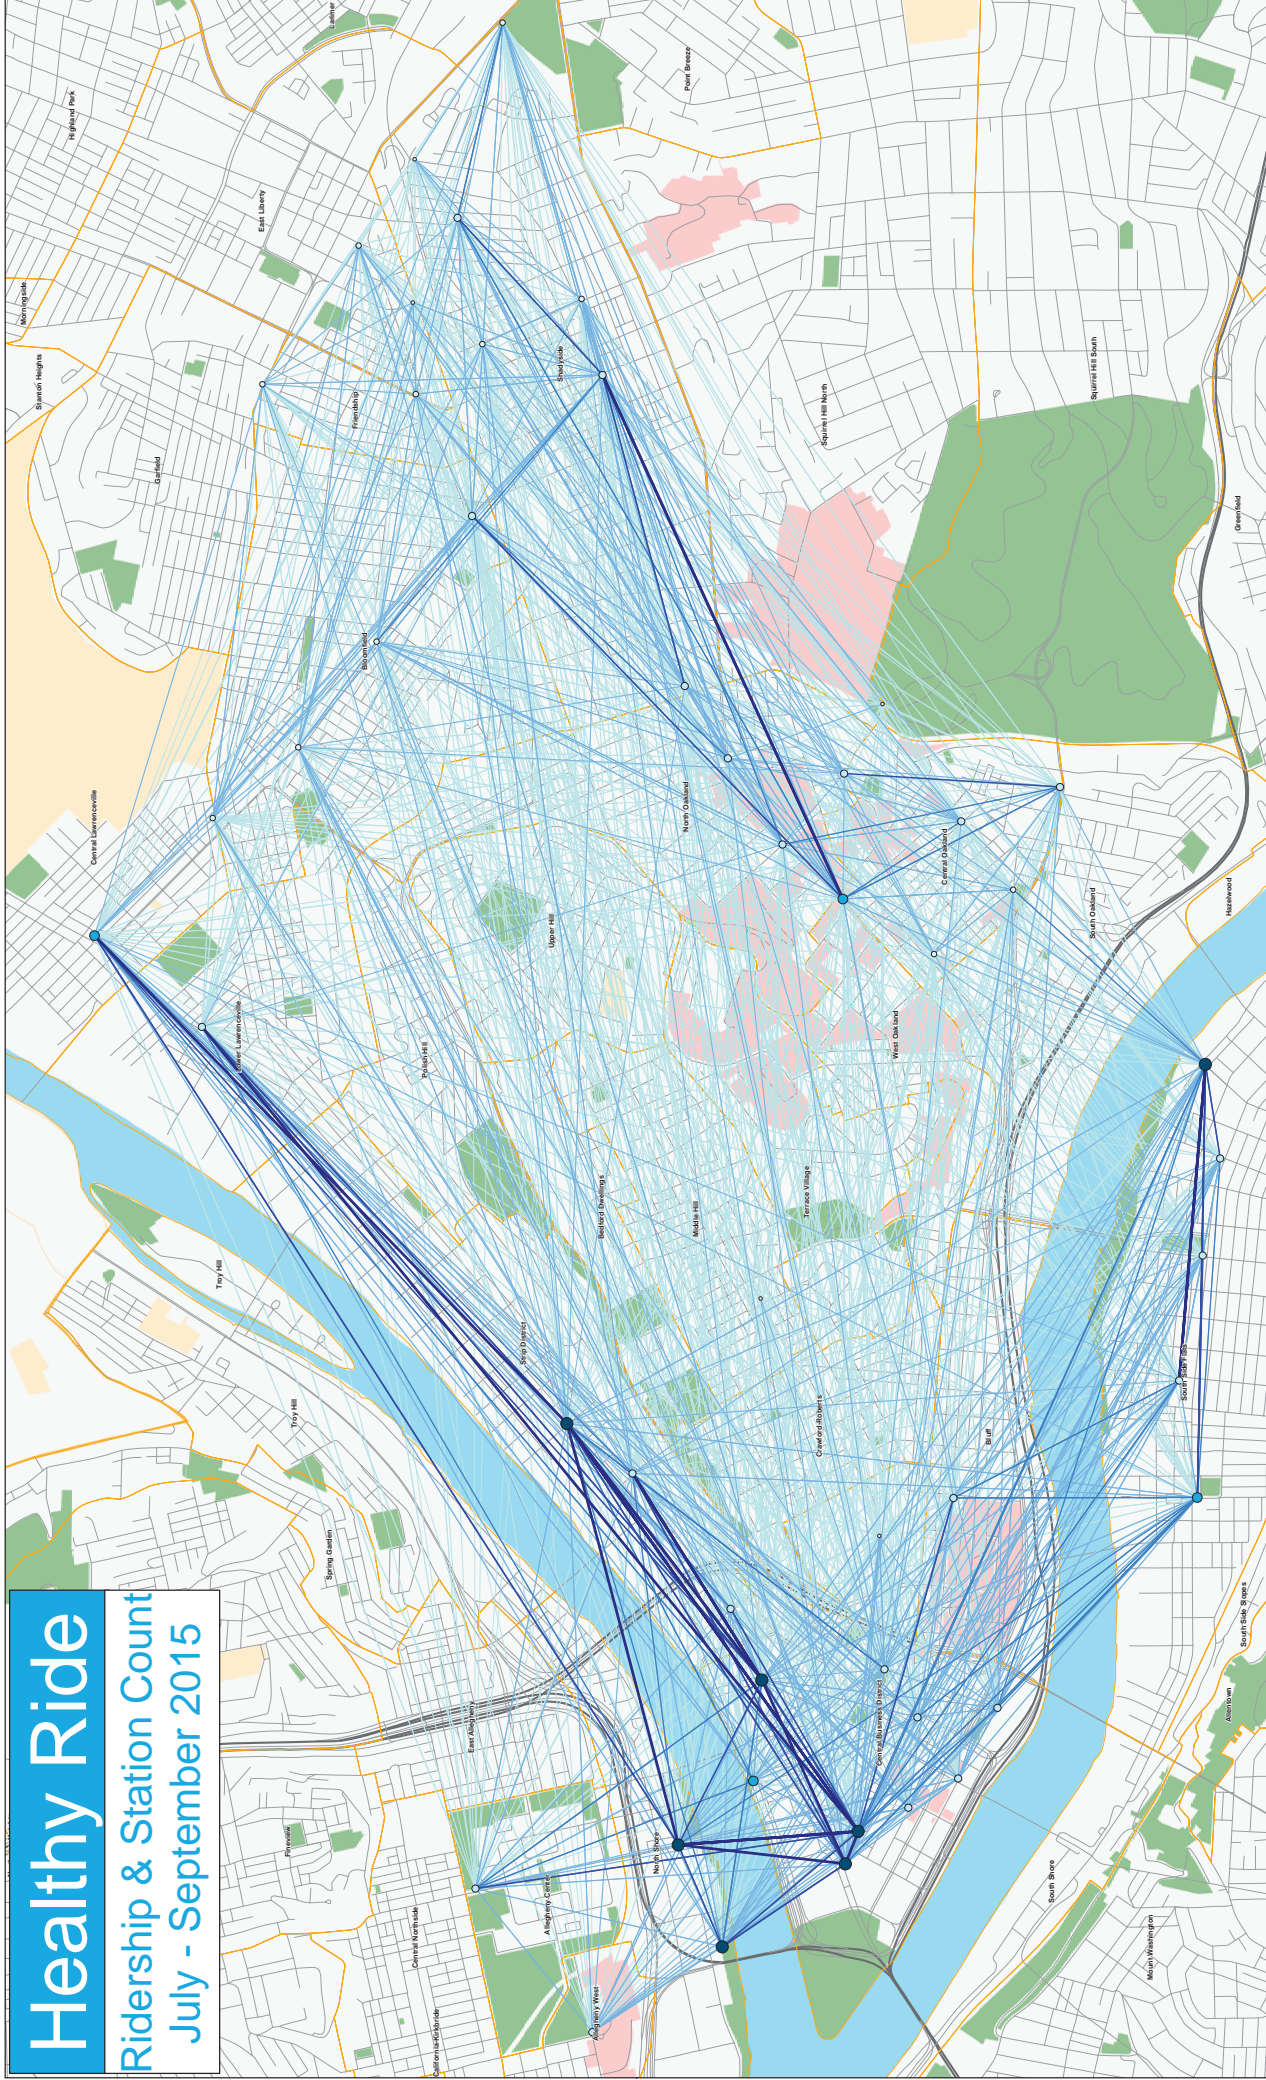

Healthy Ride

Ridership & Station Count

July - September 2015

Legend

Stations	Number of Bikes Taken & Returned	Trip Count	Roads	Pittsburgh City Limits
○	○ 107 - 500	Number of Trips from Station to Station	↘ Interstates	City Neighborhoods
○	○ 501 - 1000	1 - 10	↘ US Routes	Parks
○	○ 1001 - 2000	11 - 50	↘ State Routes	University
○	○ 2001 - 3000	51 - 75	↘ Local	Cemetery
●	● 3001 - 4681	76 - 100		Rivers
		101 - 279		

Note: Not shown on this map are the 12,240 trips that start and end at the same Healthy Ride Stations. These trips account for 32% of the 38,221 total trips from July through September 2015.